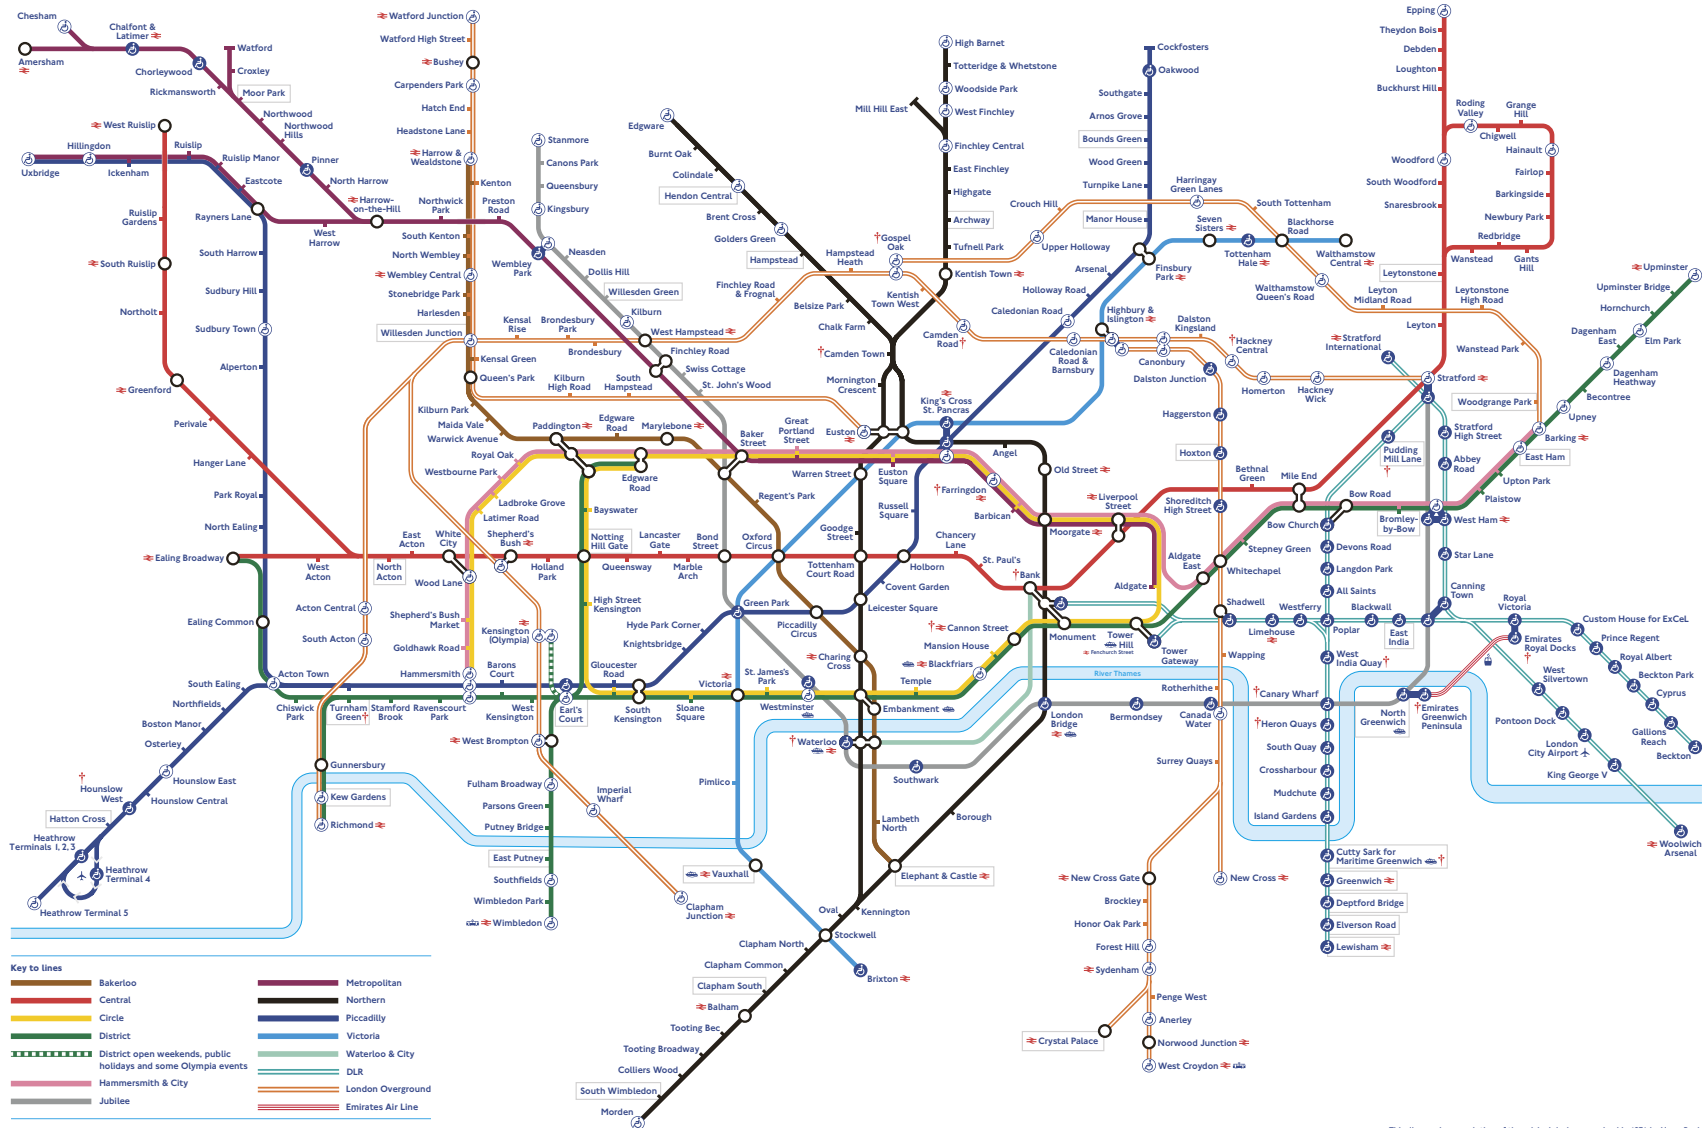

ART ON THE UNDERGROUND

Artist tour of London by Tube

© Transport for London