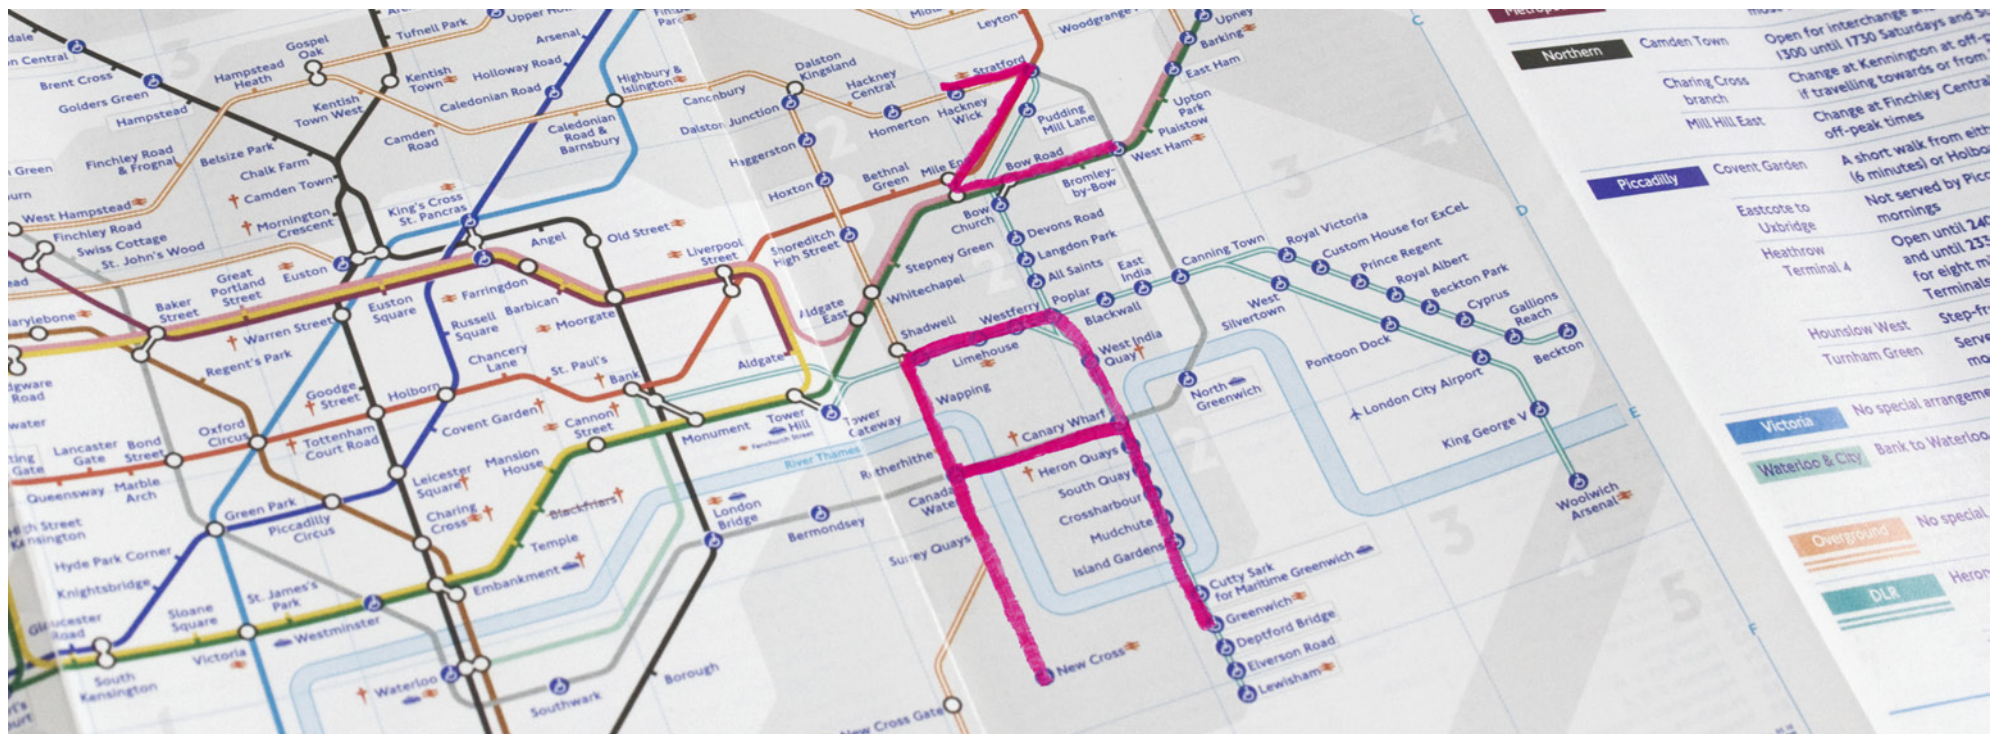

### Ruth Ewan: *Rewriting the City*

*The tour is to be written by the traveller. The city is a page, the traveller is a pencil and through a series of journeys any words can be spelled out.*

Ruth's tour is an imaginary tour rather than a physical one. It works with the iconic Harry Beck Tube Map (still used by London Underground today, although updated to reflect changes in the network) and invites you to spell words out across the city using specific routes

that create individual letters. For example, to create the letter A, follow the following stations with a pencil: New Cross, Shadwell, Greenwich, Canary Wharf, Canada Water. Like a dot-to-dot drawing that guides the pencil, this tour lets you create letters via a series of routes plotted on stations across the network. Use the allotted routes to create letters and spell your own words across London.

**A**  
New Cross — Shadwell  
Shadwell — Greenwich  
Greenwich — Canary Wharf  
Canary Wharf — Canada Water

**Z**  
Hackney Wick — Stratford  
Stratford — Mile End  
Mile End — West Ham